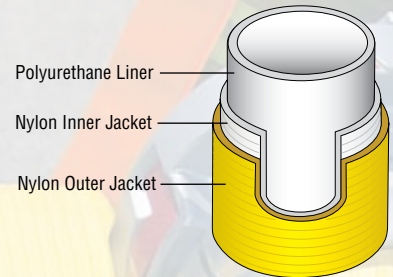

Dura-Pak - Type DP

Nylon Double Jacket Attack Hose

When introduced, Dura-Pak started an industry-wide trend toward lightweight hi-rise hose. Originally designed for back-pack use, Dura-Pak folds tightly for small spaces, hose beds and hi-rise packs. Because it is so durable many departments have selected Dura-Pak for frontline attack duties.

Properties and Construction

- Dura-Pak is a double jacket municipal fire hose with both jackets made from 100% high strength, low stretch, air-entangled nylon along with a lining of thermoplastic polyurethane for reduced weight while remaining kink resistant.
- Reverse twill weave of the inner jacket provides a smooth waterway, comparable only to **Ponn Conquest**.
- Standard Dura-Cote™ protective treatment greatly increases abrasion, heat, flame and petrochemical resistance while virtually eliminating water pick-up. When treated, Dura-Pak is protected from mildew and no drying is required.
- Lining remains flexible to temperatures as low as -40°F (-40°C) and is highly resistant to ozone and oxidation.
- Suitable for C.A.F.S. and foam concentrate applications.
- Polyurethane lining material meets National Sanitation Foundation (NSF) Standard 61 for drinking water.
- National Fire Hose Dura-Pak is manufactured in accordance with NFPA 1961 standard, latest edition within our ISO-9001: 2000 certified quality assurance system.

Construction:

Nylon Double Jacket
Polyurethane Inner Liner

Temperature Range:

-40° to 150°F (-40° to 65°C)

Couplings Available:

Aluminum NH/NST
or IPT Threaded

Hose Colors:

SIZE	SERVICE TEST	PROOF TEST	BURST	WEIGHT (For 50' Coupled)	FLAT WIDTH	HOSE BED Volume (100')	BOWL SIZE
	PSI (kPa)	PSI (kPa)	PSI (kPa)	LBS (KG)	IN	FT ³	IN
1-1/2"	400 (2760)	800 (5515)	1200 (8275)	13 (5.9)	2.80	1.0	1-15/16
1-3/4"	400 (2760)	800 (5515)	1200 (8275)	15 (6.8)	3.20	1.0	2-3/16
2-1/2"	400 (2760)	800 (5515)	1200 (8275)	23 (10.4)	4.50	1.5	3
3"	400 (2760)	800 (5515)	1200 (8275)	31 (14.1)	5.30	2.0	3-17/32