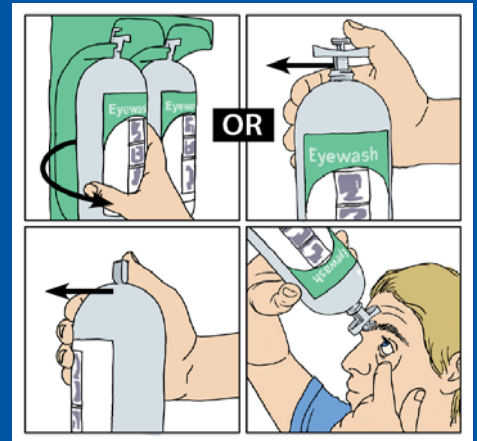

Effective Sterile Eyewash For Industrial Use

Simple to use

- Break eye wash outlet
- Open air vent at the base of the bottle
- Hold eye lid open
- Hold bottle above eye
- 3 minutes of continual flow per bottle

Bottles are supplementary support and do not remove the need for primary Eyewash Stations as where required by AS4775 and ANSI Z358.1

TOBIN

EYEWASH SYSTEM

AUSTRALIA PTY LIMITED

For more information call 1300 369 273

9-11 Endeavour Road Caringbah NSW 2229
PO Box 2545 Taren Point NSW 2229

Ph: 61-2-9525 9511 Fax: 61-2-9525 9536

visit www.enware.com.au email: info@enware.com.au